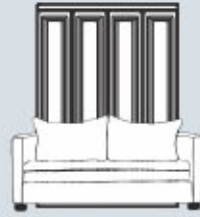

Madison Bi-fold Bookcase Bed
(pictured open with side cabinets)

PANEL BEDS

	metropolitan	manhattan	new yorker
	The panel bed saves even more space without the bi-fold doors. The panel drops down with the bed to become its mattress support.	Contemporary and sophisticated; this bed features built in drop-down nightstands and inset doors.	Strikingly contemporary, with 1-1/8" wide verticals and built in drop-down nightstands; a great statement in your space.
style	panel bed	panel bed	panel bed
doors	solid panel door	solid panel door	solid panel door
cabinets	side cabinets optional	16" side cabinets included	16" side cabinets included
mattress	8 or 12 inches	8 or 12 inches	8 or 12 inches

Metropolitan Panel Bed
(pictured open with optional side cabinet)

New Yorker (closed)

New Yorker (open)

PANEL BEDS

cosmopolitan

Whether you have a low ceiling or love the contemporary look, this horizontal panel bed is the perfect solution.