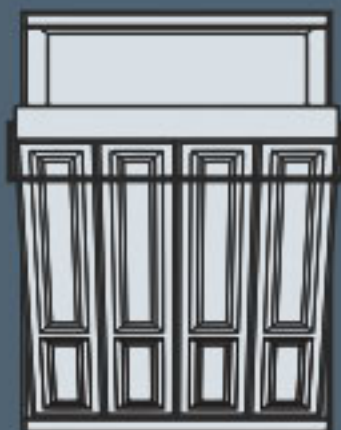

PANEL BEDS

Panel Bed Style