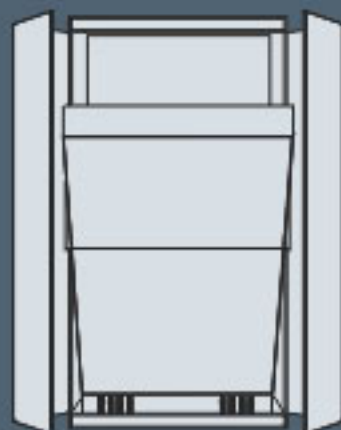

MURPHY BEDS

Murphy Bed Style

- Rest assured our Serta® mattresses - specifically designed for vertical storage and manufactured for More Space Place, represent the pinnacle in sleepy time bliss. Options range from firm, plush euro-top, to cool action™ gel memory foam.
- Enhance your design with Accent and Function LED lighting, available in a variety of styles and light tones.