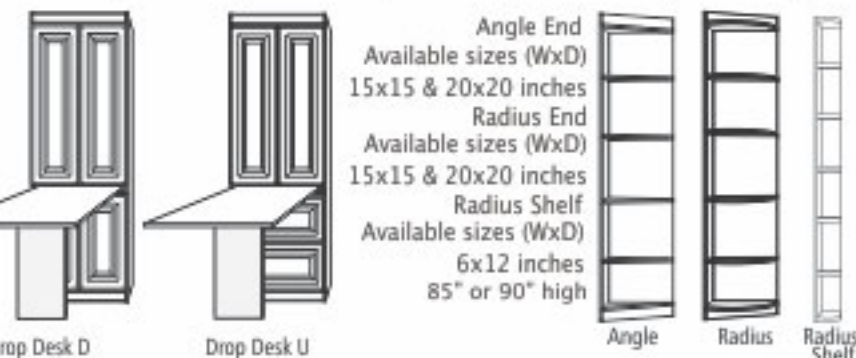

chesterfield options

These modified, lower cabinet configurations are designed to accommodate the sofa arms while maximizing storage. Available in 24" or 30" wide cabinets. Choose from a wide selection of designer cloths, microsuedes and faux leathers.

E

G

H

L

parson
arm
parson
leg

Cosmopolitan Panel Bed (open)

Chesterfield Panel Bed (pictured open with optional side cabinets.)

ENDLESS OPTIONS

Customize your Murphy Bed or Panel Bed with these space saving functional cabinet units in a wide range of style and finish combinations. Available in 85" or 90" heights, 12", 15", 20" or 24" depths and 15", 24", 30" or 36" widths.