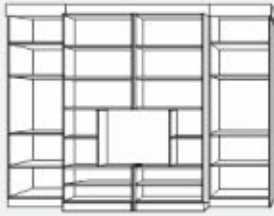

MURPHY BEDS

jefferson library bed

Presidential indeed, with ample storage for books or collectibles. The bookcase doors effortlessly glide open on sturdy tracks.

madison bookcase bed

Stylish bookcase or cozy sleeper? It's both. Swing open the shelved doors to reveal the pull down bed inside!

madison bi-fold bookcase bed

Unique. Similar in look to the Madison. Bi-folding doors take up less wall space when open.

style	murphy bed	murphy bed	murphy bed
doors	tracked shelved doors	hinged shelved doors	hinged shelved doors
cabinets	30" side cabinets included	side cabinets optional	side cabinets optional
mattress	8 or 12 inches	8 or 12 inches	8 or 12 inches

dimensions & bed projection (bp): The space from the support wall that the mattress, panels or foundation projects into the room.

twin	–	46-5/8" w x 23-1/8" d x 85" h : 81" or 86" bp 88-1/8" w with doors open	–
twin long	–	–	–
full	121-3/4" w x 23-1/4" d x 87-5/8" h : 81" bp 121-3/4" w x 28-1/4" d x 87-5/8" h : 86" bp	61-5/8" w x 23-1/8" d x 85" h : 81" bp 61-5/8" w x 28-1/8" d x 85" h : 86" bp 118-5/8" w with doors open	61-5/8" w x 23-1/8" d x 85" h : 81" bp 61-5/8" w x 28-1/8" d x 85" h : 86" bp 89-5/8" w with doors open
queen	128-1/2" w x 23-1/4" d x 92 5/8" h : 86" bp 128-1/2" w x 28-1/4" d x 92 5/8" h : 91" bp	67-5/8" w x 23-1/8" d x 90" h : 86" bp 67-5/8" w x 28-1/8" d x 90" h : 91" bp 130-5/8" w with doors open	67-5/8" w x 23-1/8" d x 90" h : 86" bp 67-5/8" w x 28-1/8" d x 90" h : 91" bp 98-5/8" w with doors open
king	–	–	–