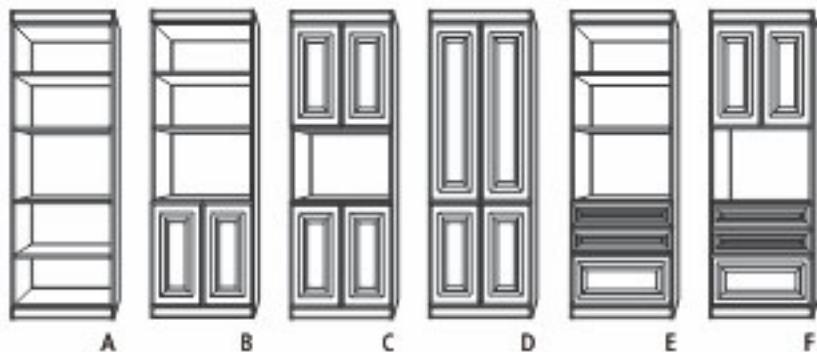

chesterfield options

These modified, lower cabinet configurations are designed to accommodate the sofa arms while maximizing storage. Available in 24" or 30" wide cabinets. Choose from a wide selection of designer cloths, microsuedes and faux leathers.

E

G

H

L

parson
arm
parson
leg

Cosmopolitan Panel Bed (open)

Chesterfield Panel Bed (pictured open with optional side cabinets.)

ENDLESS OPTIONS

Customize your Murphy Bed or Panel Bed with these space saving functional cabinet units in a wide range of style and finish combinations. Available in 85" or 90" heights, 12", 15", 20" or 24" depths and 15", 24", 30" or 36" widths.