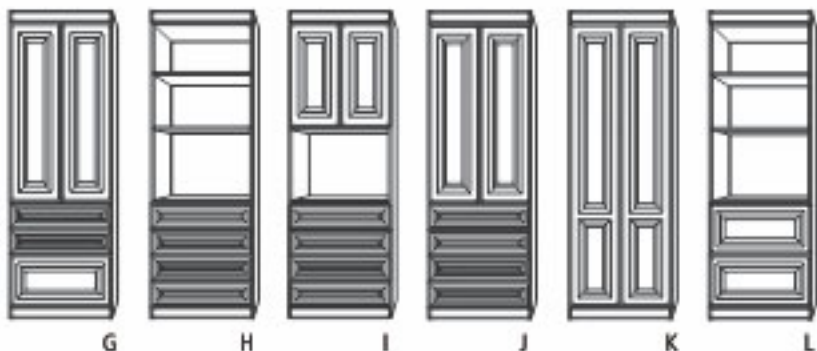

chesterfield options

These modified, lower cabinet configurations are designed to accommodate the sofa arms while maximizing storage. Available in 24" or 30" wide cabinets. Choose from a wide selection of designer cloths, microsuedes and faux leathers.

E

G

H

L

parson
arm
parson
leg

Cosmopolitan Panel Bed (open)

Chesterfield Panel Bed (pictured open with optional side cabinets.)

ENDLESS OPTIONS

Customize your Murphy Bed or Panel Bed with these space saving functional cabinet units in a wide range of style and finish combinations. Available in 85" or 90" heights, 12", 15", 20" or 24" depths and 15", 24", 30" or 36" widths.