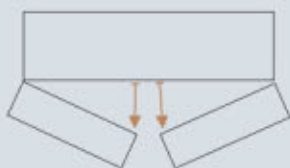

madison bookcase bed door options:

Choose from swinging doors or bi-fold doors to suit your space.

doors swing out from center

bi-fold doors hinge and overlap to the side