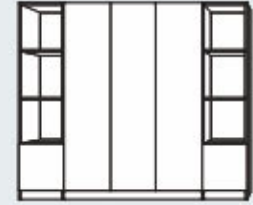

MURPHY BED | PANEL BED

planning guide

more **SPACE** place®

hardworking, stylish, and infinitely customizable

MURPHY BEDS

	murphy	pocket door bed	dreamsaver
	This pull-down bed is hidden by attractive bi-fold doors when not in use. Custom designed for your space and style.	The time-tested Murphy bed mechanism with attractive hide-away bi-fold pocket doors that collapse into the bed cabinet sides.	Stylish and affordable. This Murphy bed – equipped with included functional side cabinets – turns any area into a space savvy guest room.
style	murphy bed	murphy bed	murphy bed
doors	bi-fold doors	bi-fold pocket doors	bi-fold doors
cabinets	side cabinets optional	side cabinets optional	–
mattress	8 or 12 inches	8 or 12 inches	8 inches

dimensions & bed projection (bp): The space from the support wall that the mattress, panels or foundation projects into the room.

twin	45"w x 15"d x 85"h : 81"bp 45"w x 20"d x 85"h : 86"bp	–	79-1/2"w x 16"d x 82"h : 82"bp
twin long	45"w x 15"d x 90"h : 86"bp 45"w x 20"d x 90"h : 91"bp	–	–
full	60"w x 15"d x 85"h : 81"bp 60"w x 20"d x 85"h : 86"bp	69"w x 24-7/8"d x 85"h : 90"bp	94-1/2"w x 16"d x 82"h : 82"bp
queen	66"w x 15"d x 90"h : 86"bp 66"w x 20"d x 90"h : 91"bp	75"w x 24 7/8"d x 90"h : 95"bp	100-1/2"w x 16"d x 87"h : 88"bp
king	84"w x 15"d x 90"h : 86"bp 84"w x 20"d x 90"h : 91"bp	88-1/2"w x 26"d x 90"h : 95"bp	–