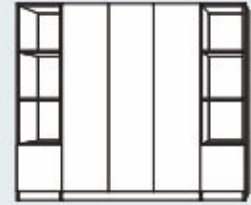

MURPHY BEDS

	murphy	pocket door bed	dreamsaver
	This pull-down bed is hidden by attractive bi-fold doors when not in use. Custom designed for your space and style.	The time-tested Murphy bed mechanism with attractive hide-away bi-fold pocket doors that collapse into the bed cabinet sides.	Stylish and affordable. This Murphy bed – equipped with included functional side cabinets – turns any area into a space savvy guest room.
style	murphy bed	murphy bed	murphy bed
doors	bi-fold doors	bi-fold pocket doors	bi-fold doors
cabinets	side cabinets optional	side cabinets optional	–
mattress	8 or 12 inches	8 or 12 inches	8 inches

dimensions & bed projection (bp): The space from the support wall that the mattress, panels or foundation projects into the room.

twin	45"w x 15"d x 85"h : 81"bp 45"w x 20"d x 85"h : 86"bp	–	79-1/2"w x 16"d x 82"h : 82"bp
twin long	45"w x 15"d x 90"h : 86"bp 45"w x 20"d x 90"h : 91"bp	–	–
full	60"w x 15"d x 85"h : 81"bp 60"w x 20"d x 85"h : 86"bp	69"w x 24-7/8"d x 85"h : 90"bp	94-1/2"w x 16"d x 82"h : 82"bp
queen	66"w x 15"d x 90"h : 86"bp 66"w x 20"d x 90"h : 91"bp	75"w x 24 7/8"d x 90"h : 95"bp	100-1/2"w x 16"d x 87"h : 88"bp
king	84"w x 15"d x 90"h : 86"bp 84"w x 20"d x 90"h : 91"bp	88-1/2"w x 26"d x 90"h : 95"bp	–

murphy vs. panel

The **Murphy Bed** is a tried and true space saver. The spring loaded mechanism allows for easy single-handed operation and features a support leg that extends and retracts automatically. The Murphy bed's vertically stored mattress is either supported by our Comfort Flex Frame System (a series of pre-curved high strength wooden slats) or a Bunkie board (a cloth covered foundation). Each is designed to provide additional comfort and support for the mattress.